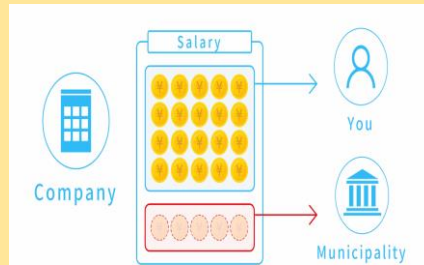

Tax System

Emergencies and Disasters